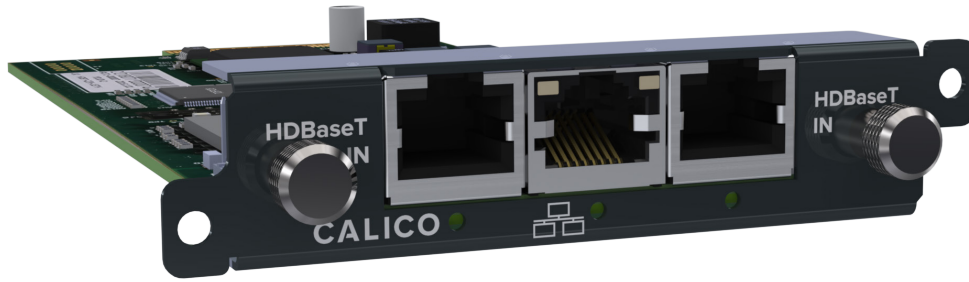

# Dual HDBaseT Input Module for CALICO | PRO

C7-PRO-HDBT-4K2IN

## Overview

Accessory expansion module adding HDBaseT (dual 4K) inputs for uncompressed, high resolution Video and Audio into CALICO-PRO from stand-alone transmitters located up to 100m away. Using HDBaseT 5-Play™ technology. Ethernet connection allows a network to be accessible from distant transmitters. This module is HDCP compliant and can be used with transmitters that support HDBaseT, HDBaseT-Lite and HDBaseT.

## Designed For

C7-PRO CALICO models with input expansion slots	Input expansion module for CALICO models only
---	---